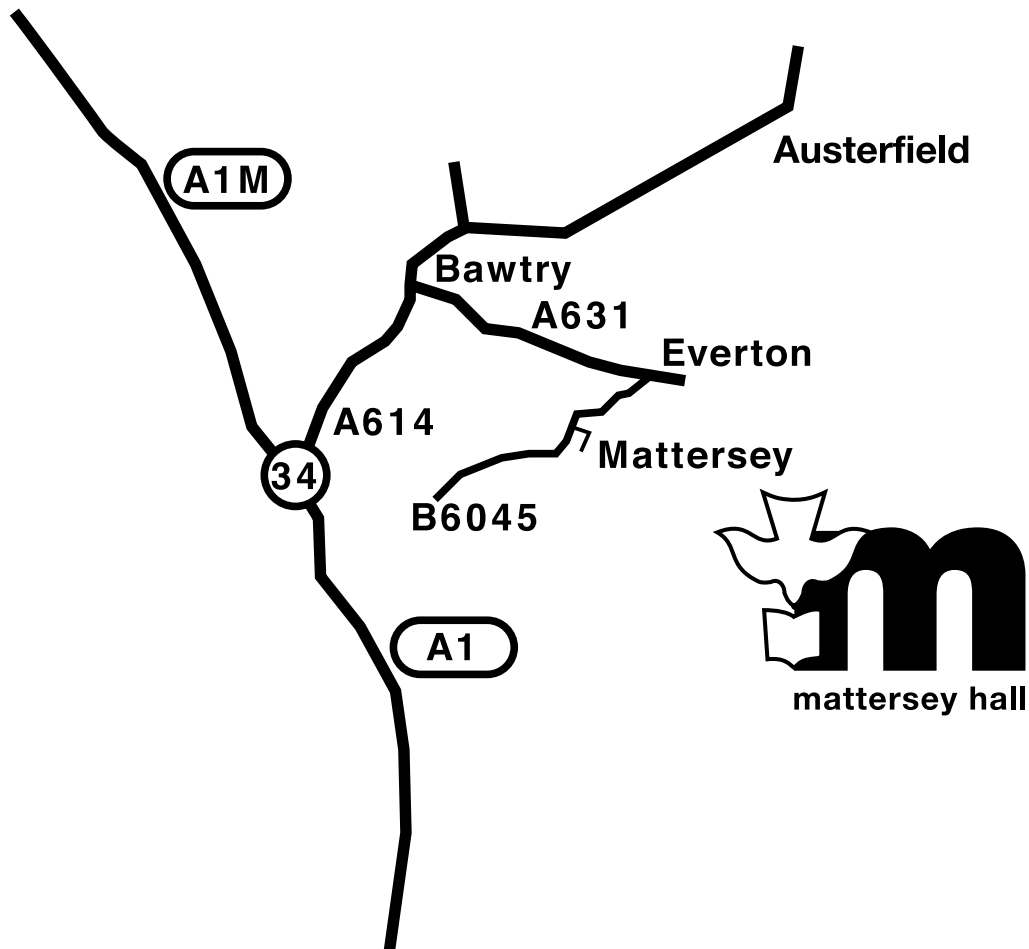

# ***Finding Us...***

Leave the A1 (A1M) at Junction 34.

Go East along the A614 to Bawtry.

At Bawtry turn right at the traffic lights to Everton.

In Everton turn right to Mattersey.

When you reach Mattersey turn immediate left, follow the road around to the right, Mattersey Hall is on your left.

Nearest Bus and Rail stations are at Retford, 6 miles from Mattersey.